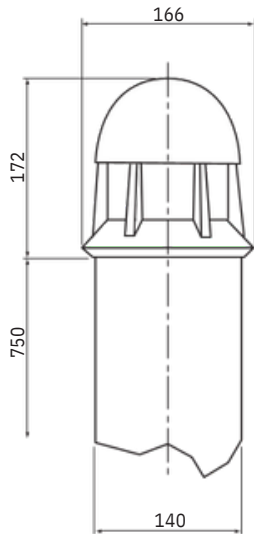

## BL 125

All dimensions are in millimeters

#### Post

Standard

125NB pipe 4.5 wall

Steel